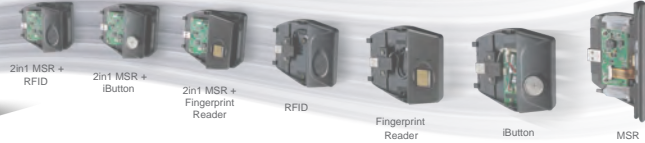

PP-9667

AerPPC

(PP-8632) 22" Signage

PP-9635

Fanless

- 15" / 22" LCD with P-CAP or Resistive Touch
- Intel® Bay Trail Celeron J1900
- 2.5" SATA Storage
- Up to 8G DDR3 Memory
- C.D.RJ11 / RS232 / LAN / 24V USB
- USB3.0 and Various 2nd I/O
- Support POSReady 7 / Windows 10